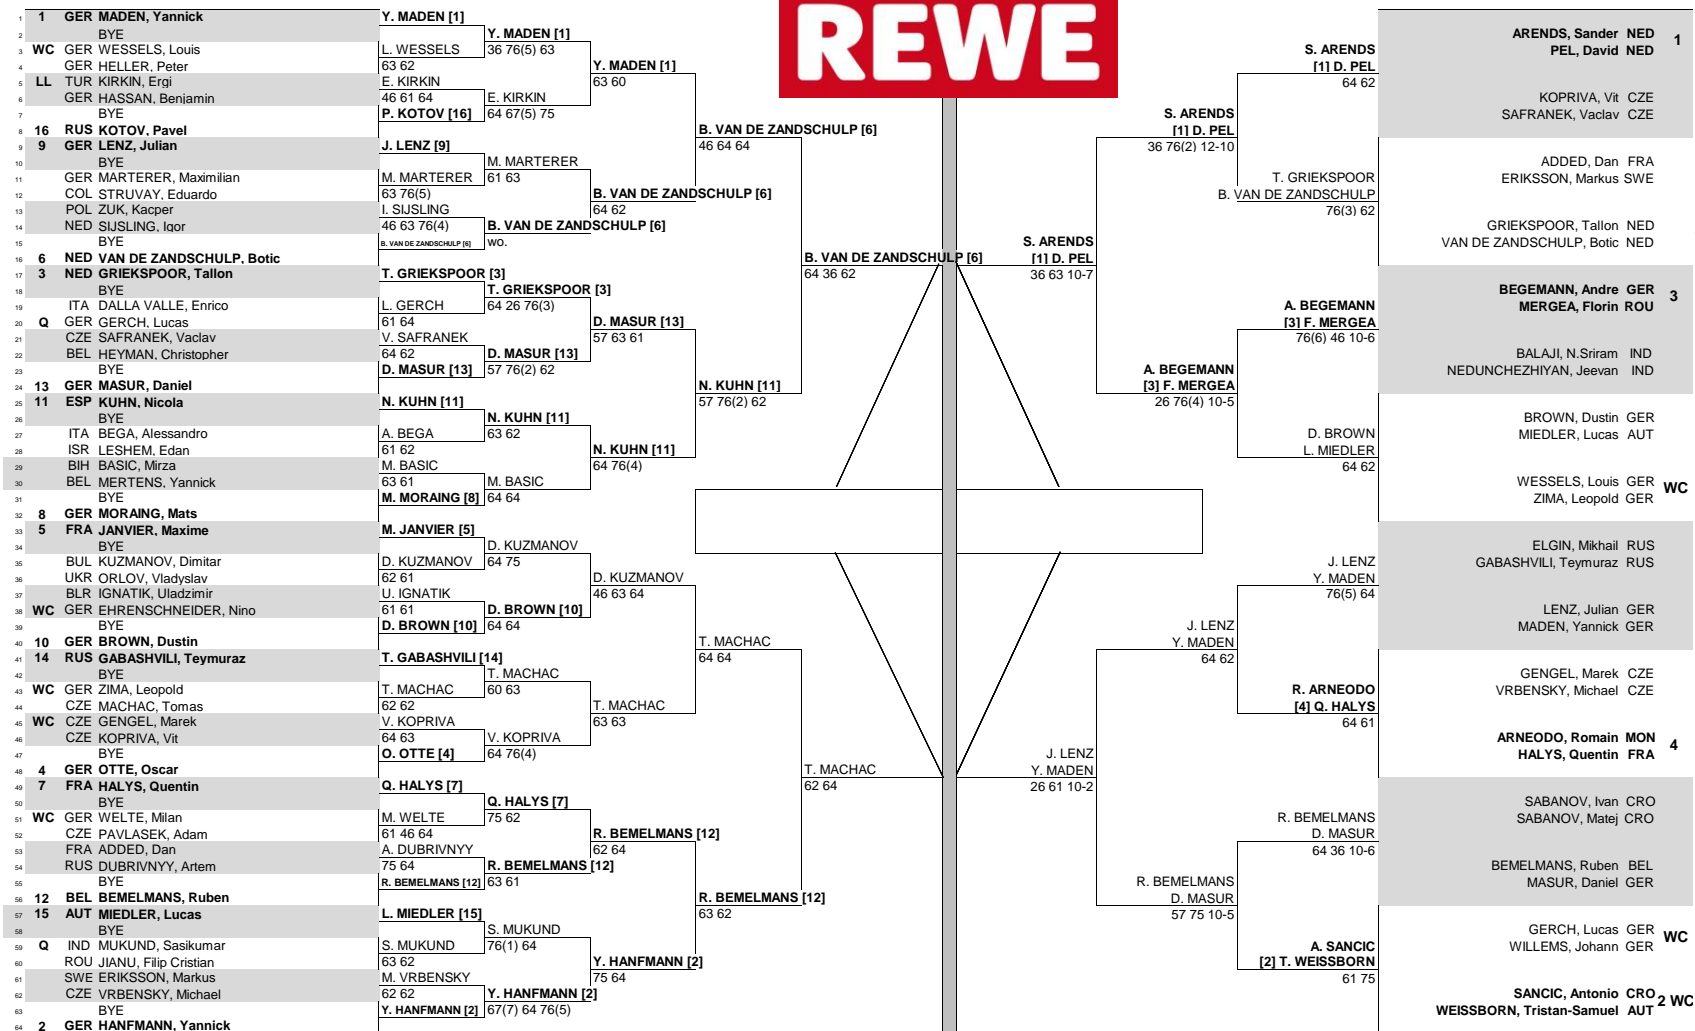

CITY, COUNTRY
Koblenz, Germany

TOURNAMENT DATES
17-23 Februar 2020

SURFACE
Hard, Plexipave

CATEGORY
Challenger 80

PRIZE MONEY
€ 46,600

STATUS NAT MAIN DRAW SINGLES MAIN DRAW DOUBLES NAT STATUS

ATP, Inc. © Copyright 2019

SEEDED PLAYERS				SEEDED TEAMS			
RANK	PLAYER	RANK	TEAM	RANK	PRIZE MONEY (PER TEAM)	POINTS	ALTERNATES
1	MADEN, Yannick	143	LENZ, Julian	241	WINNER	€ 6,190	80
2	HANFMANN, Yannick	151	BROWN, Dustin	242	FINALIST	€ 3,650	48
3	GRIEKSSPOOR, Tallon	172	KUHN, Nicola	246	SEMIFINALIST	€ 2,160	29
4	OTTE, Oscar	177	BEMELMANS, Ruben	251	QUARTER-FINALIST	€ 1,260	15
5	JANVIER, Maxime	179	MASUR, Daniel	253	THIRD ROUND	€ 730	7
6	VAN DE ZANDSCHULP, Botic	201	GABASHVILI, Teymuraz	270	SECOND ROUND	€ 450	4
7	HALYS, Quentin	203	MIEDLER, Lucas	277	FIRST ROUND	€ 225	0
8	MORAING, Mats	225	KOTOV, Pavel	282			